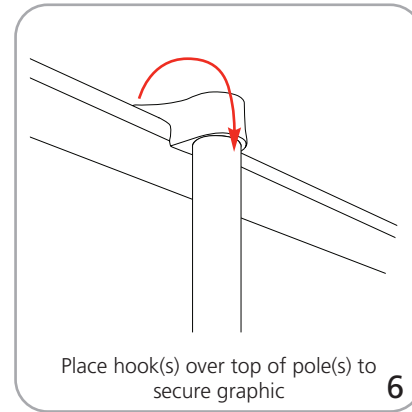

Quickwall Set-Up