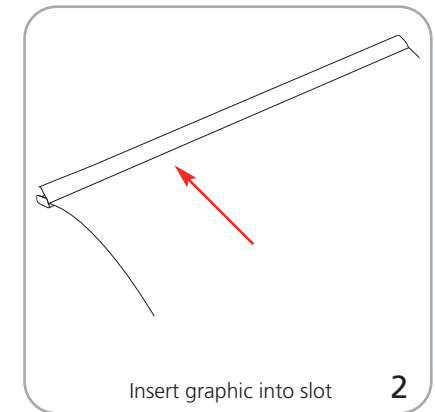

Hardware	Graphic
<p>One Mosquito 800: 32" w x 82.87" h x 11.2" d 812.8mm(w) x 2105mm(h) x 285mm(d)</p> <p>Assembled unit: 97" w x 83.75" h x 20" d 2463.8mm(w) x 2127.25mm(h) x 508mm(d)</p> <p>Assembled unit dimension may vary based on angle of stands.</p>	<p>Refer to related graphic template for more information.</p> <p>Visit: www.exhibitors-handbook.com/graphic-templates</p>
Shipping	
<p>Shipping dimensions - ships in one box Each box: 40" l x 17" w x 7" h 1016mm(l) x 431.8mm(w) x 177.8mm(h)</p> <p>Approximate shipping weight: 33 lbs / 15 kgs</p>	

additional information:

Graphic materials:
anti-curl vinyl or premium opaque fabric

Recommended spacing: 1.5" between graphics, slightly angled outer stands

- Stands are supplied with clamp rails; which we recommend with Quickwall system

Quickwall Set-Up

Graphic to top rail attachment

Graphic to base attachment