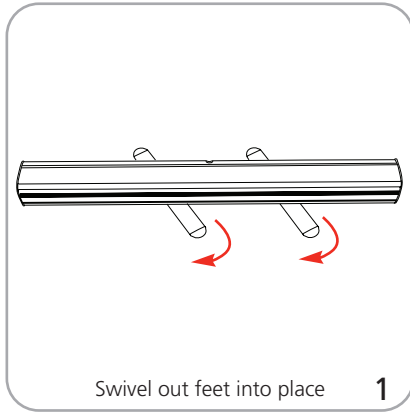

Quickwall Set-Up