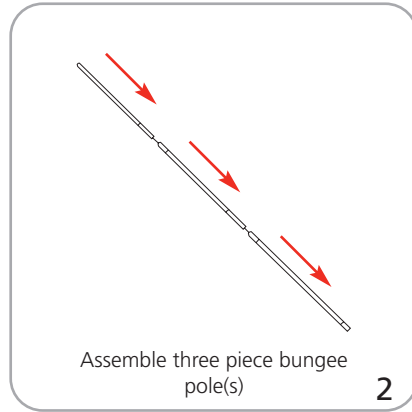

Quickwall Set-Up