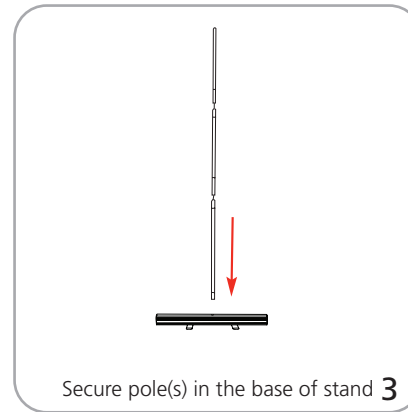

Quickwall Set-Up