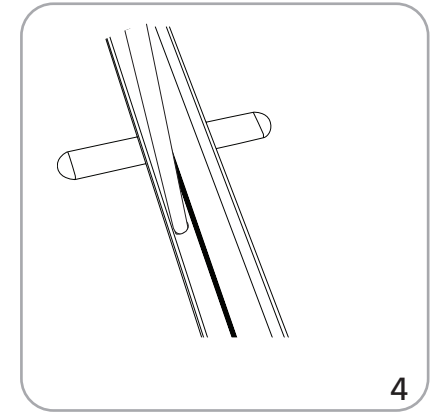

Quickwall Set-Up