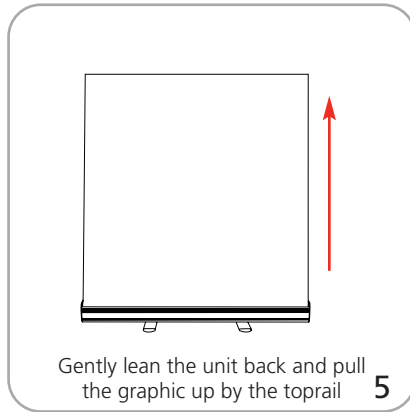

Quickwall Set-Up