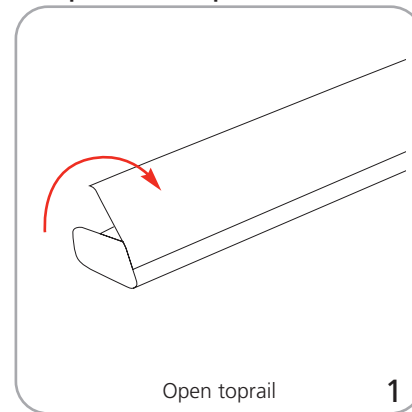

Hardware	Graphic
<p>One Mosquito 800: 32" w x 82.87" h x 11.2" d 812.8mm(w) x 2105mm(h) x 285mm(d)</p> <p>Assembled unit: 97" w x 83.75" h x 20" d 2463.8mm(w) x 2127.25mm(h) x 508mm(d)</p> <p>Assembled unit dimension may vary based on angle of stands.</p>	<p>Refer to related graphic template for more information.</p> <p>Visit: www.exhibitors-handbook.com/graphic-templates</p>
Shipping	
<p>Shipping dimensions - ships in one box Each box: 40" l x 17" w x 7" h 1016mm(l) x 431.8mm(w) x 177.8mm(h)</p> <p>Approximate shipping weight: 33 lbs / 15 kgs</p>	

additional information:

Graphic materials:
anti-curl vinyl or premium opaque fabric

Recommended spacing: 1.5" between graphics, slightly angled outer stands

- Stands are supplied with clamp rails; which we recommend with Quickwall system

Quickwall Set-Up

Graphic to top rail attachment

Graphic to base attachment